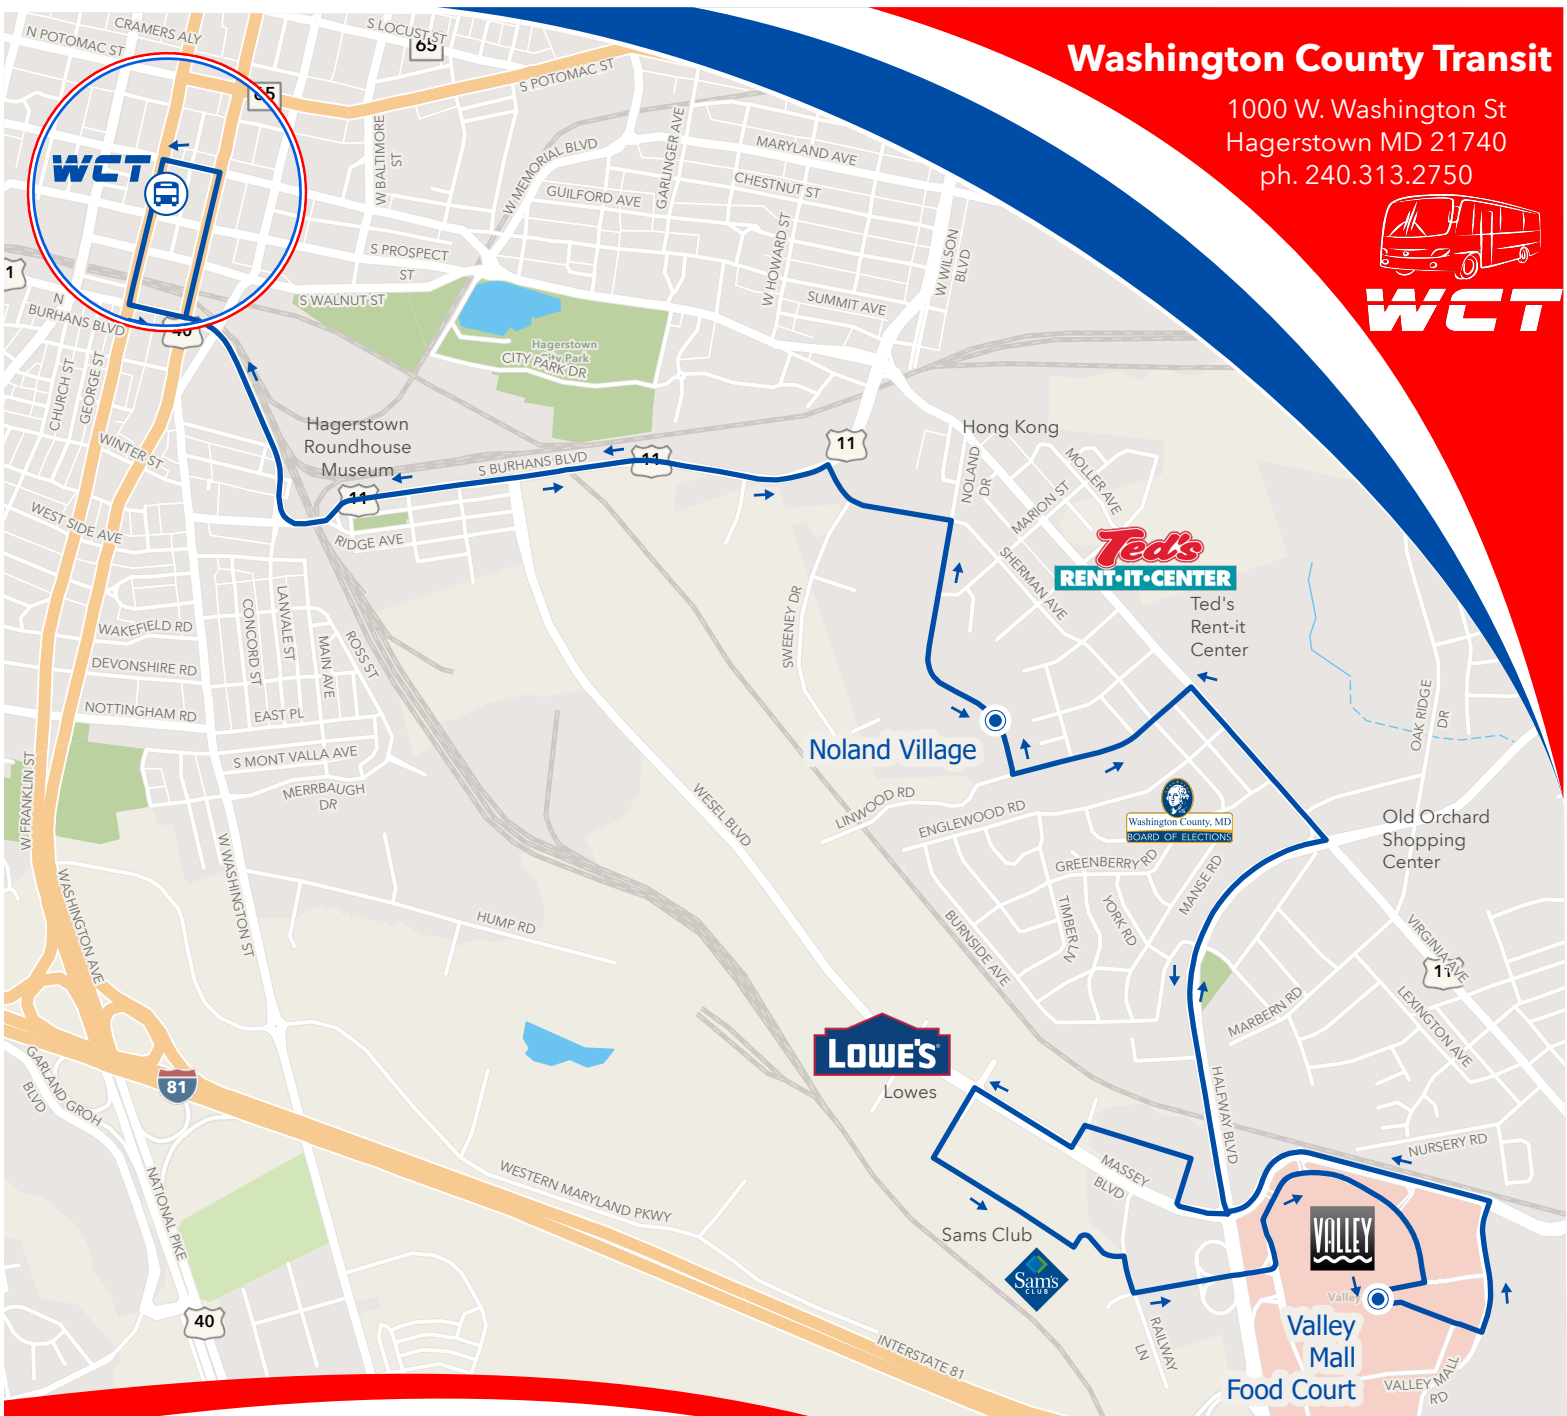

Washington County Transit

1000 W. Washington St
Hagerstown MD 21740
ph. 240.313.2750

WCT

Valley Mall Night Run

DEPART Transfer Center	Noland Village	Valley Mall Food Court	Noland Village	ARRIVE Transfer Center
6:15 PM	6:20	6:35	6:45	6:55 PM
7:45 PM	7:50	8:05	8:15	8:25 PM

WCT

**WASHINGTON COUNTY TRANSIT
TURN-BY-TURN DIRECTIONS**

VALLEY MALL NIGHT RUN – ROUTE #113

START	TRANSFER CENTER
←	Depart Transfer Center turning left onto Franklin Street
←	Turn left onto Burhans Blvd.
←	Continue South on Burhans Blvd. turning left at Elgin Blvd. 
→	Turn right onto Sherman Avenue
→	Turn right onto Noland Drive 
←	Turn left onto Linwood Avenue
→	Turn right onto Virginia Avenue 
→	Turn right onto Halfway Blvd.
→	Turn right onto Massey Blvd.
→	Turn right into 1 st entrance of Valley Plaza (Kmart)
←	Exit Valley Plaza turning left onto Heister Street
→	Turn right onto Wesel Blvd.
←	Turn left into Valley Park Commons (Lowe's)
←	Continue straight through Valley Park Commons 
→	Turn right onto Railway Lane
←	Turn left onto Underpass Way
←	Turn left onto Valley Mall Road
↑	Follow Valley Mall Road to Food Court 
←	Exit Valley Mall turning left onto Cole Road
←	Turn left onto Massey Blvd.
→	Turn right onto Halfway Blvd.
←	Turn left onto Virginia Avenue
←	Turn left onto Linwood Avenue
→	Turn right onto Noland Drive
←	Turn left onto Sherman Avenue
←	Turn left onto Burhans Blvd.
→	Continue North on Burhans Blvd. turning right at Elgin Blvd.
→	Turn right onto Washington Street
←	Turn left onto Jonathan Street
←	Turn left onto Franklin Street
←	Turn left into Transfer Center
END	TRANSFER CENTER