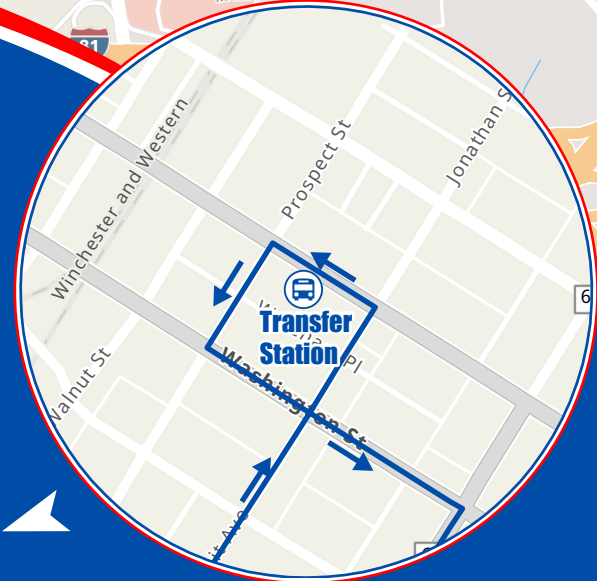

* = WEEKDAY ONLY

WCT

**WASHINGTON COUNTY TRANSIT
TURN-BY-TURN DIRECTIONS**

VALLEY MALL – ROUTE #111

START	TRANSFER CENTER
←	Depart Transfer Center turning left onto Franklin Street
←	Turn left onto Prospect Street
←	Turn left onto Washington Street
→	Turn right onto Potomac Street
←	Turn left onto Howard Street 
→	Turn right onto Rosehill Avenue
→	Turn right onto Wilson Blvd.
←	Turn left onto Maryland Avenue
→	Turn right into 1 st entrance of South End Shopping Center
→	Exit Shopping Center at 3 rd exit & turn right onto Maryland Ave.
→	Turn right onto Oak Ridge Drive 
→	Turn right onto Halfway Blvd.
→	Turn right onto Massey Blvd.
→	Turn right into 1 st entrance of Valley Plaza (Kmart)
←	Exit Valley Plaza turning left onto Heister Street
→	Turn right onto Wesel Blvd.
←	Turn left into Valley Park Commons (Lowes) 
↑	Continue straight through Valley Park Commons
→	Turn right onto Railway Lane
←	Turn left onto Underpass Way
←	Turn left onto Valley Mall Road
↑	Follow Valley Mall Road to Food Court 
←	Exit Valley Mall turning left onto Cole Road
←	Turn left onto Massey Blvd.
→	Turn right onto Halfway Blvd.
←	Turn left onto Oak Ridge Drive 
←	Turn left onto Downsville Pike
←	Turn left into South End Shopping Center at last entrance
←	Exit Shopping Center at 2 nd exit and turn left onto Maryland Avenue
→	Turn right onto Wilson Blvd.
←	Turn left onto Rosehill Avenue
←	Turn left onto Howard Street 
→	Turn right onto Potomac Street
↑	Continue straight as Potomac becomes Locust Street
←	Turn left onto Baltimore Street
→	Turn right onto Summit Avenue
←	Turn left onto Franklin Street
←	Turn left into Transfer Center
END	TRANSFER CENTER