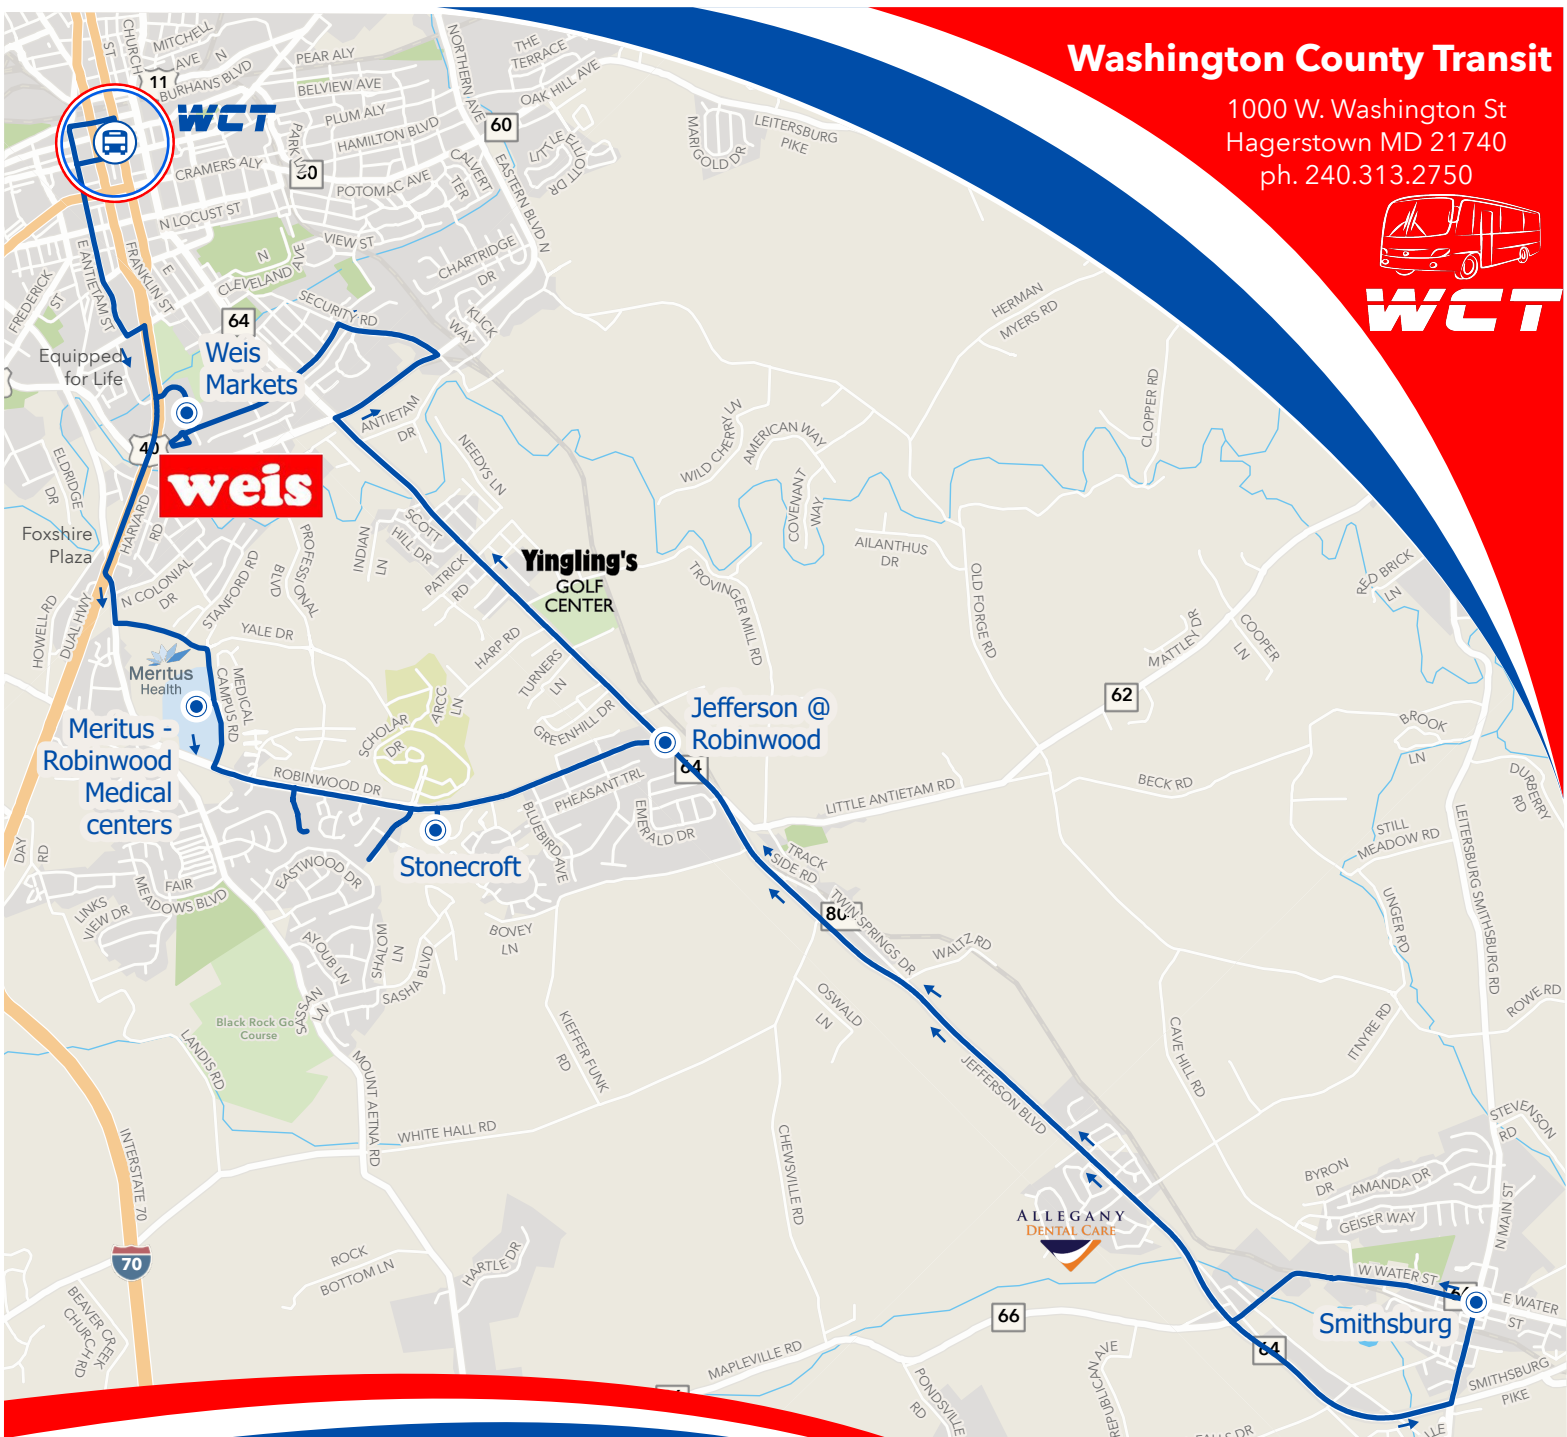

Washington County Transit

1000 W. Washington St
Hagerstown MD 21740
ph. 240.313.2750