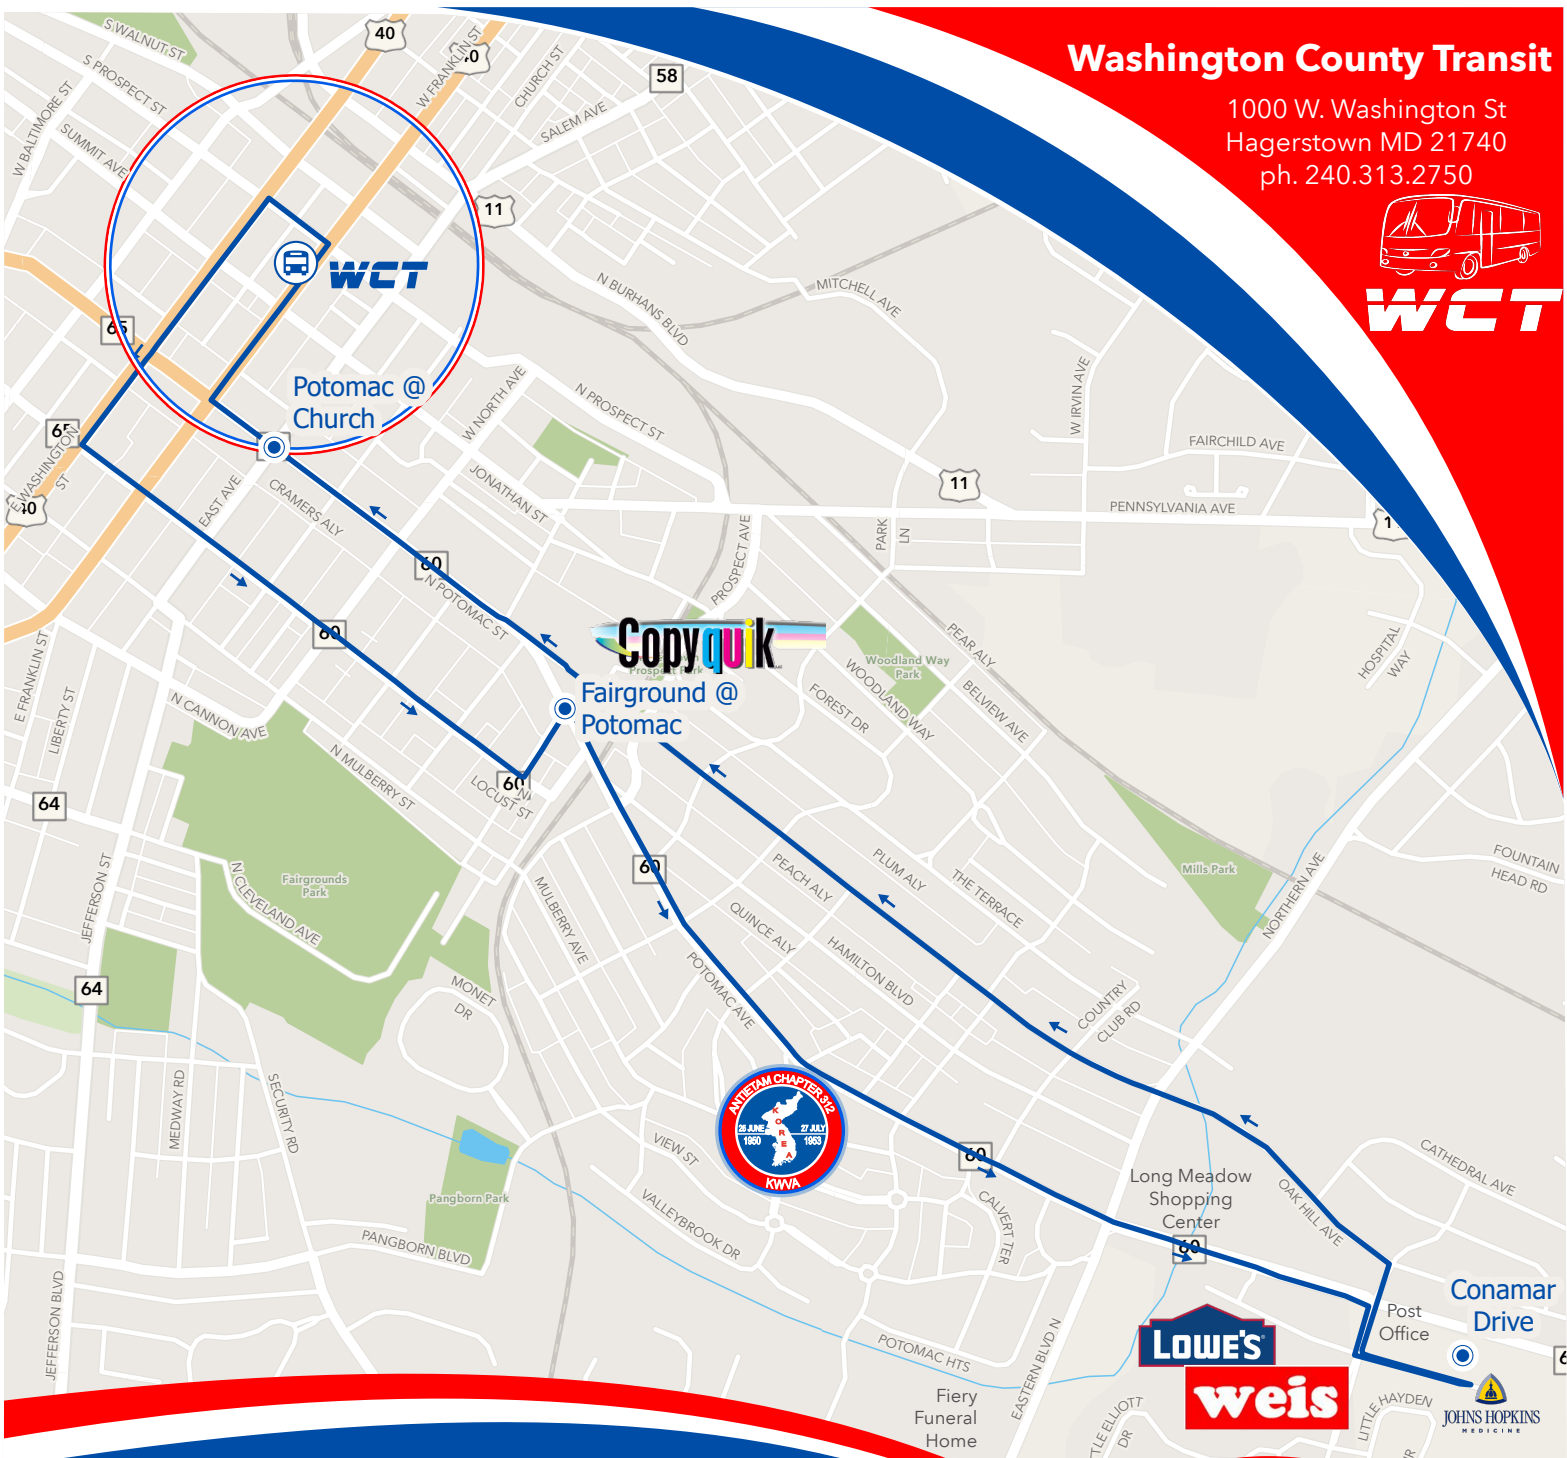

Washington County Transit

1000 W. Washington St
Hagerstown MD 21740
ph. 240.313.2750

WCT

Long Meadow Via Locust

DEPART Transfer Center	Fairground & Potomac	Conamar Dr.	Potomac & Church	ARRIVE Transfer Center
*6:45 AM	6:55	7:05	7:10	7:15 AM
*7:45 AM	7:55	8:05	8:10	8:15 AM
9:45 AM	9:55	10:05	10:10	10:15 AM
10:45 AM	10:55	11:05	11:10	11:15 AM
11:45 AM	11:55	12:05	12:10	12:15 PM
12:45 PM	12:55	1:05	1:10	1:15 PM
1:45 PM	1:55	2:05	2:10	2:15 PM
2:45 PM	2:55	3:05	3:10	3:15 PM
3:45 PM	3:55	4:05	4:10	4:15 PM
4:45 PM	4:55	5:05	5:10	5:15 PM
5:45 PM	5:55	6:05	6:10	6:15 PM

* = WEEKDAY ONLY

WCT

**WASHINGTON COUNTY TRANSIT
TURN-BY-TURN DIRECTIONS**

LONG MEADOW VIA LOCUST – ROUTE #116

START	TRANSFER CENTER
←	Depart Transfer Center turning left onto Franklin Street
←	Turn left onto Prospect Street
←	Turn left onto Washington Street
←	Turn left onto Locust Street 
←	Turn left onto Fairground Avenue
→	Turn right onto Potomac Avenue
↑	Continue straight as Potomac Avenue becomes Leitersburg Pike
→	Turn right onto Cortland Drive 
←	Turn left onto Conamar Drive
↑	Continue through cul-de-sac and back to Conamar Drive
→	Turn right onto Cortland Drive
↑	Continue straight onto Meadow View Drive
←	Turn left onto Oak Hill Avenue
↑	Continue straight as Oak Hill becomes Potomac Street 
→	Turn right onto Franklin Street
←	Turn left into Transfer Center
END	TRANSFER CENTER