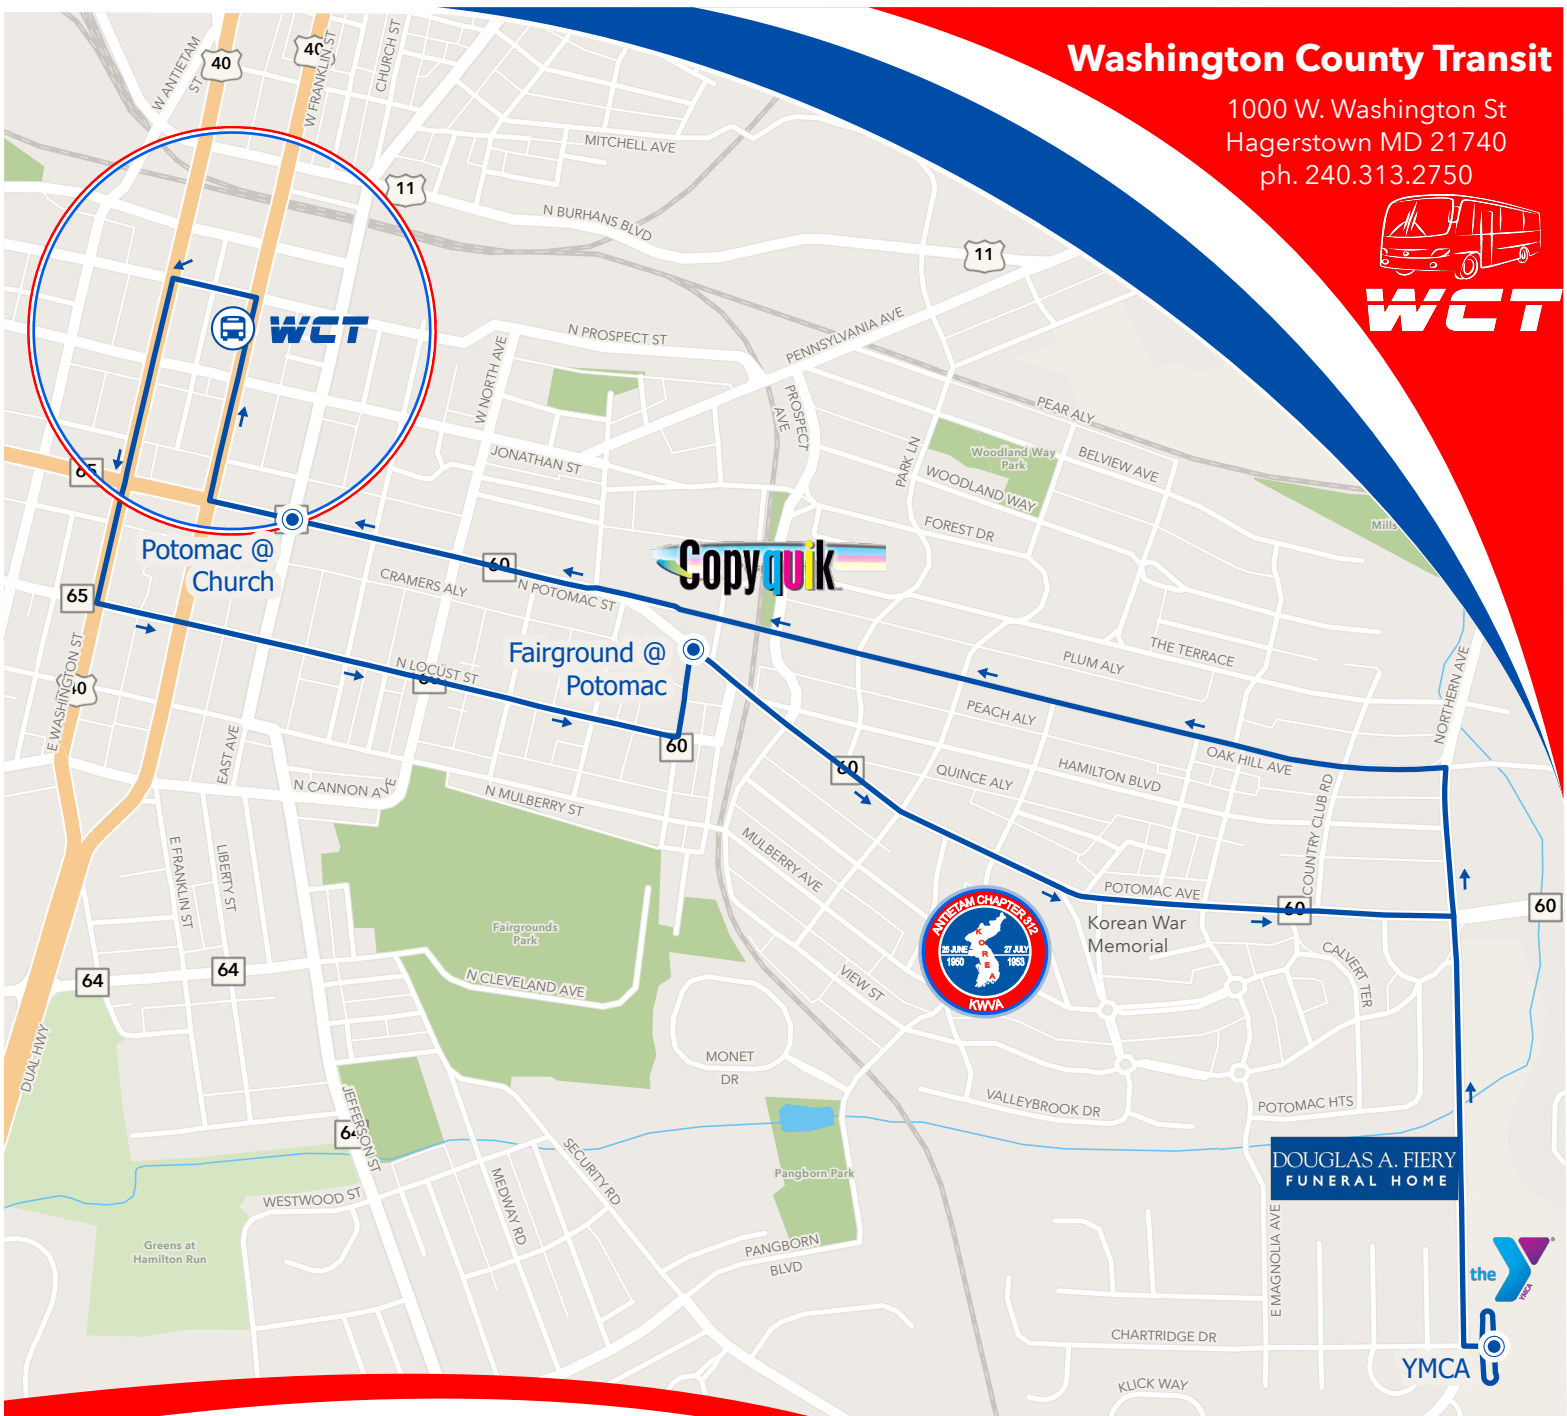

Washington County Transit

1000 W. Washington St
Hagerstown MD 21740
ph. 240.313.2750

WCT

Long Meadow Night Run

DEPART Transfer Center	Fairground & Potomac	Y.M.C.A.	Potomac & Church	ARRIVE Transfer Center
6:55 PM	7:00	7:05	7:10	7:15 PM
8:25 PM	8:30	8:35	8:40	8:45 PM

WCT

**WASHINGTON COUNTY TRANSIT
TURN-BY-TURN DIRECTIONS**

LONG MEADOW NIGHT RUN – ROUTE #114

START	TRANSFER CENTER
←	Depart Transfer Center turning left onto Franklin Street
←	Turn left onto Prospect Street
←	Turn left onto Washington Street
←	Turn left onto Locust Street 
←	Turn left onto Fairground Avenue
→	Turn right onto Potomac Avenue
→	Turn right onto Eastern Blvd. 
←	Turn left into Y.M.C.A 
→	Exit Y.M.C.A. by turning right onto Eastern Blvd.
↑	Continue straight as Eastern Blvd. becomes Northern Avenue
←	Turn left onto Oak Hill Avenue
↑	Continue straight as Oak Hill becomes Potomac Street 
→	Turn right onto Franklin Street
←	Turn left into Transfer Center
END	TRANSFER CENTER